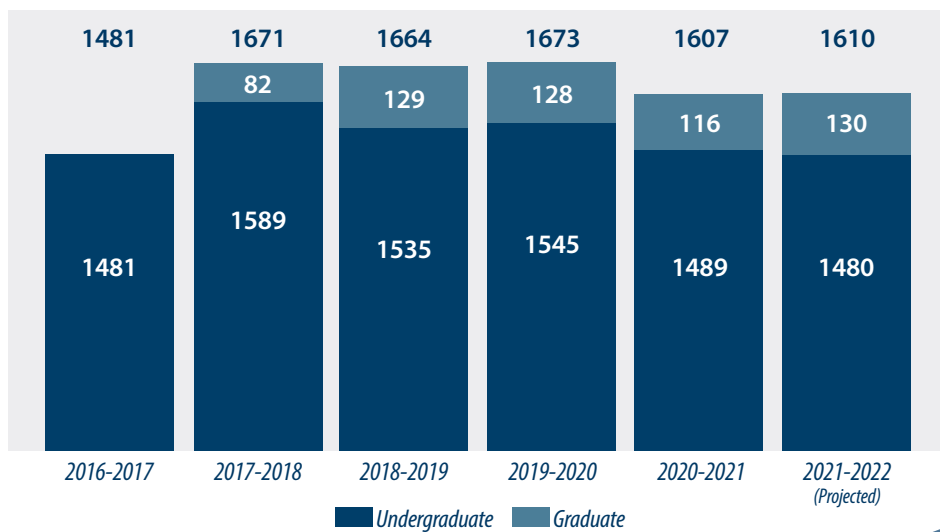

Priority deadline for freshman admission – **March 1**
Priority deadline for transfer admission:
Fall semester – May 1 / Spring semester – October 1
Application available at vwu.edu/apply

FRESHMAN ADMISSION

Approximately 2,400 applications
Top 25% of graduating class: 36% / Top half of graduating class: 60%
SAT code: 5867 ACT code: 4429

42 | 31
MAJORS | MINORS

19
PRE-PROFESSIONAL TRACKS

90%
OF GRADUATES
earn their degree in
four years or fewer

92%
OF GRADUATES
receive job offers or go on
to graduate school within
one year of graduation

15
AVERAGE CLASS SIZE

12-MONTH ENROLLMENT

12-month enrollment captures the total number of students who take classes at VWU during an academic year. It is a more comprehensive picture of the University's activities than the more traditional fall enrollment statistics.